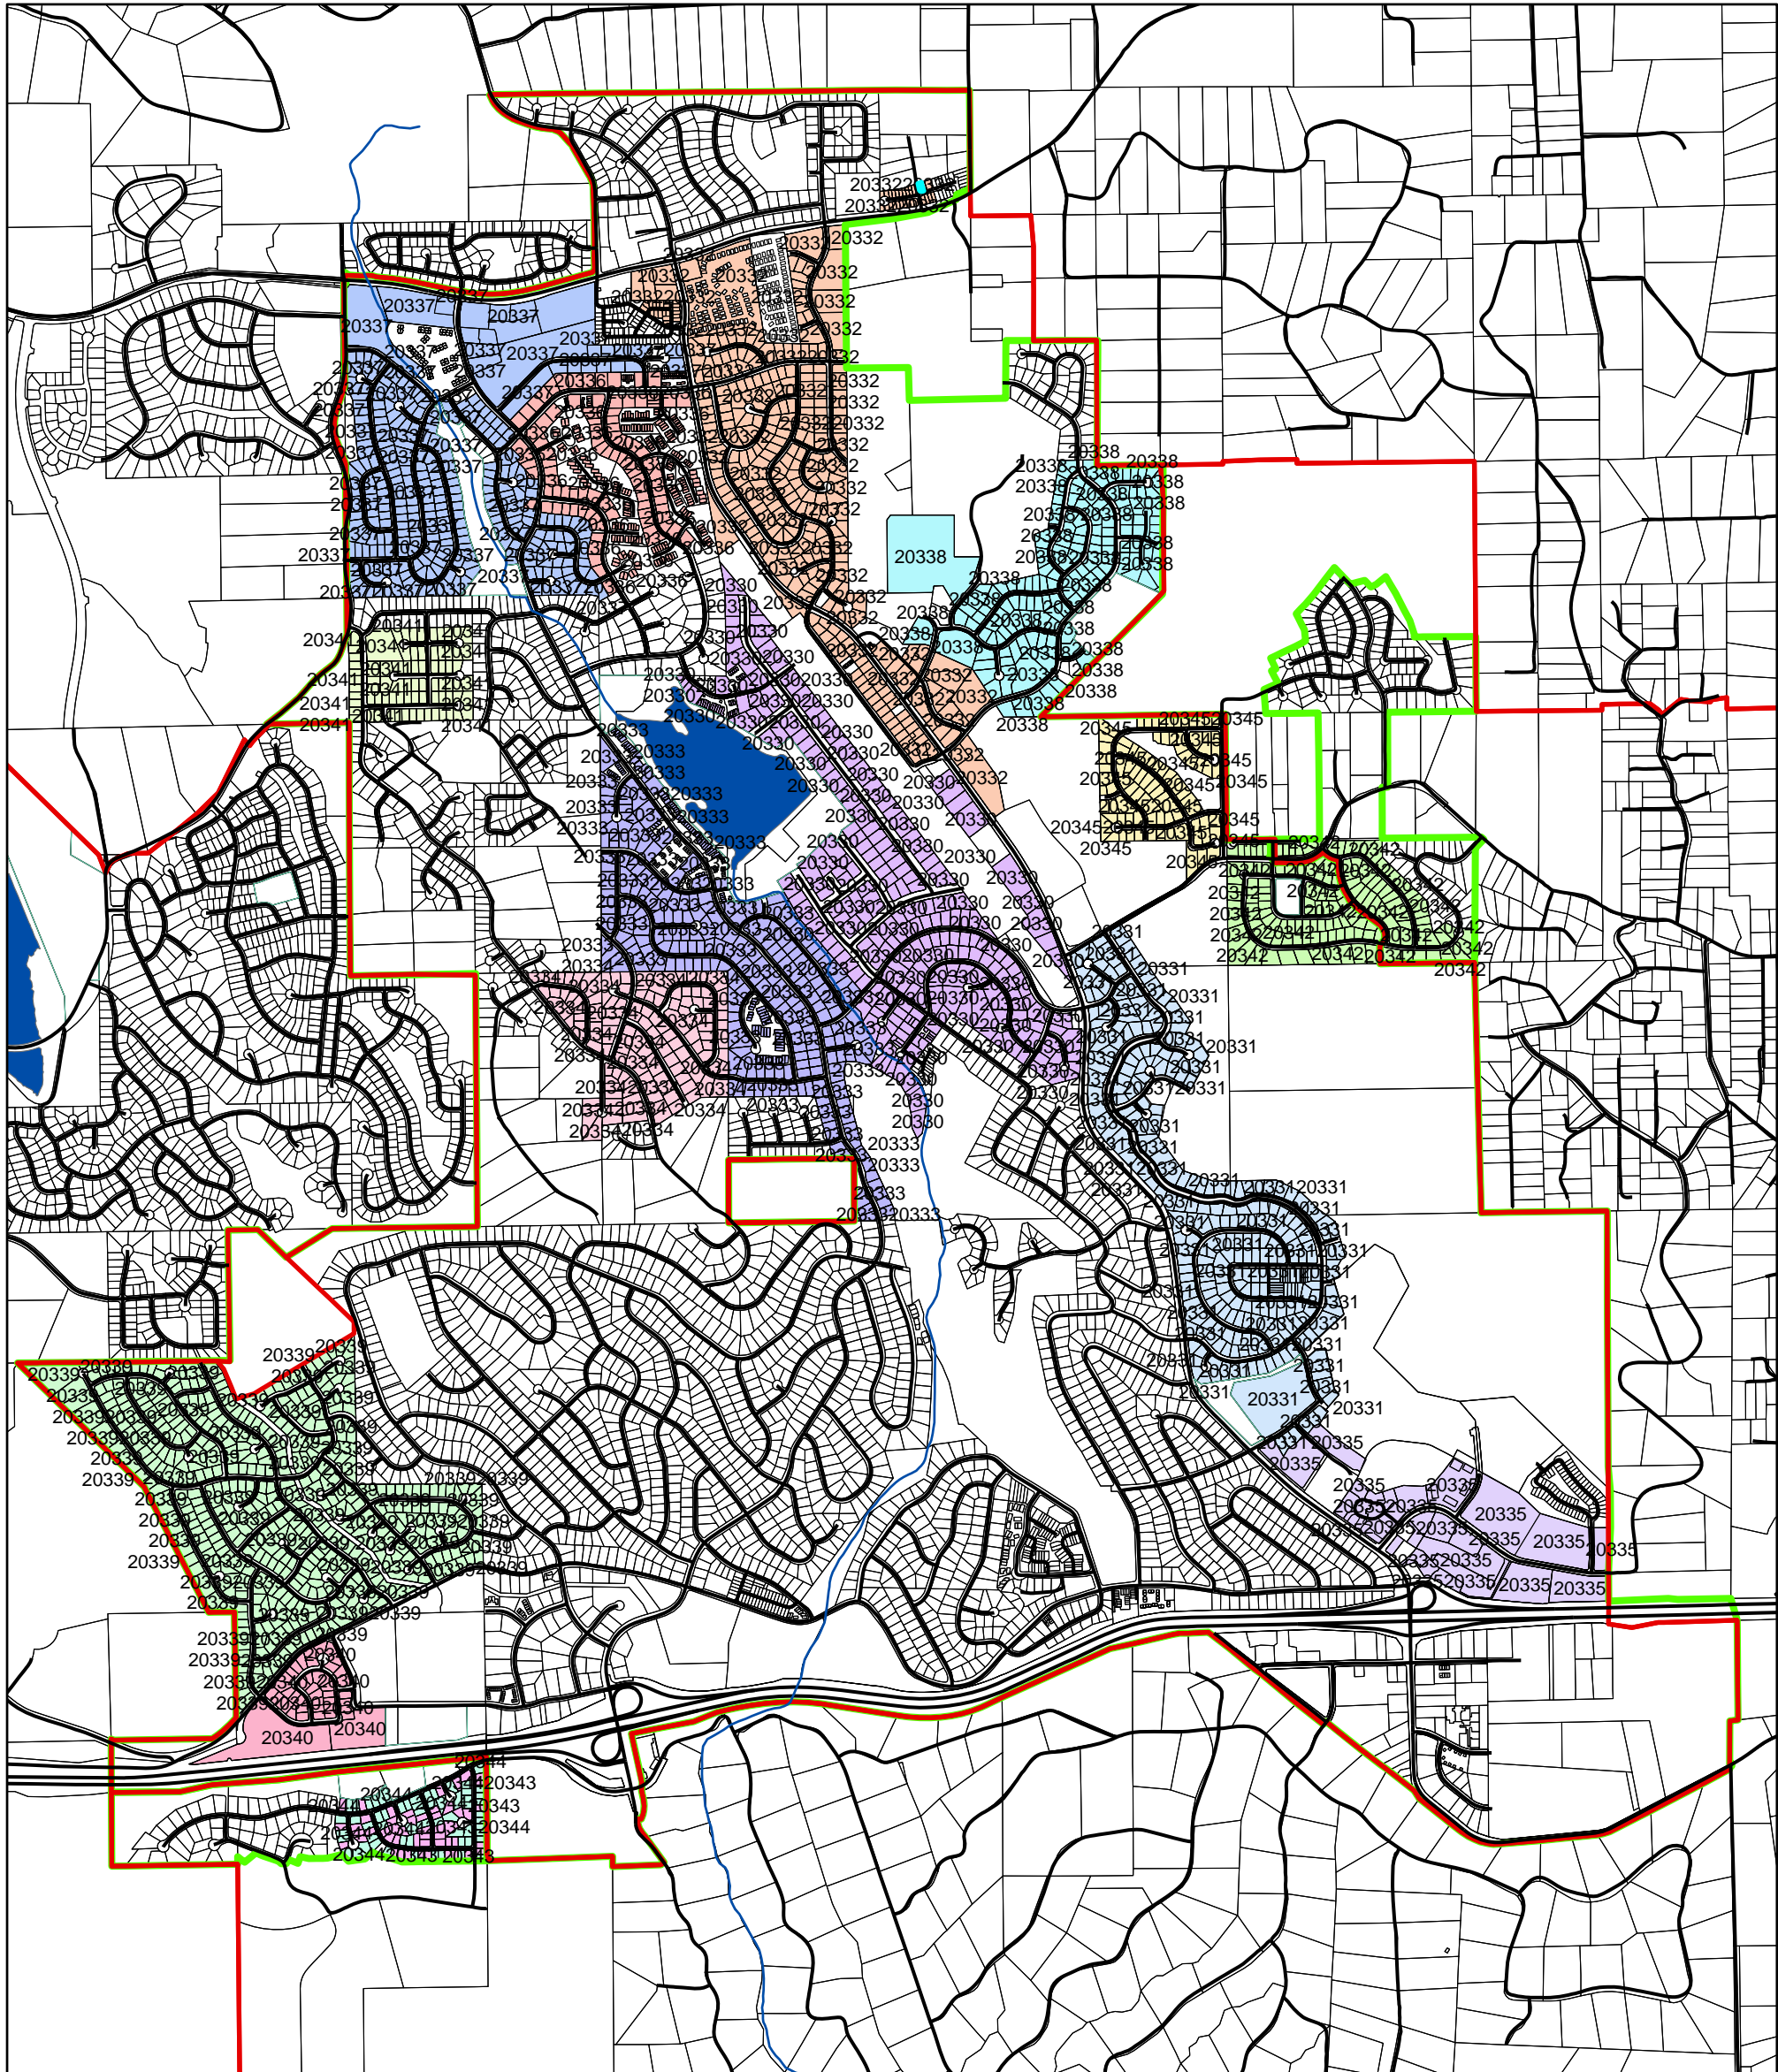

Cameron Park CSD Lighting District

Legend

 Roads	TAX_CLASS	 20337
 Fire District	 20330	 20338
 CSD Lines	 20331	 20339
 Parks	 20332	 20340
 Lakes	 20333	 20341
Lighting Districts	 20334	 20342
 <all other values>	 20335	 20343
	 20336	 20344
		 20345