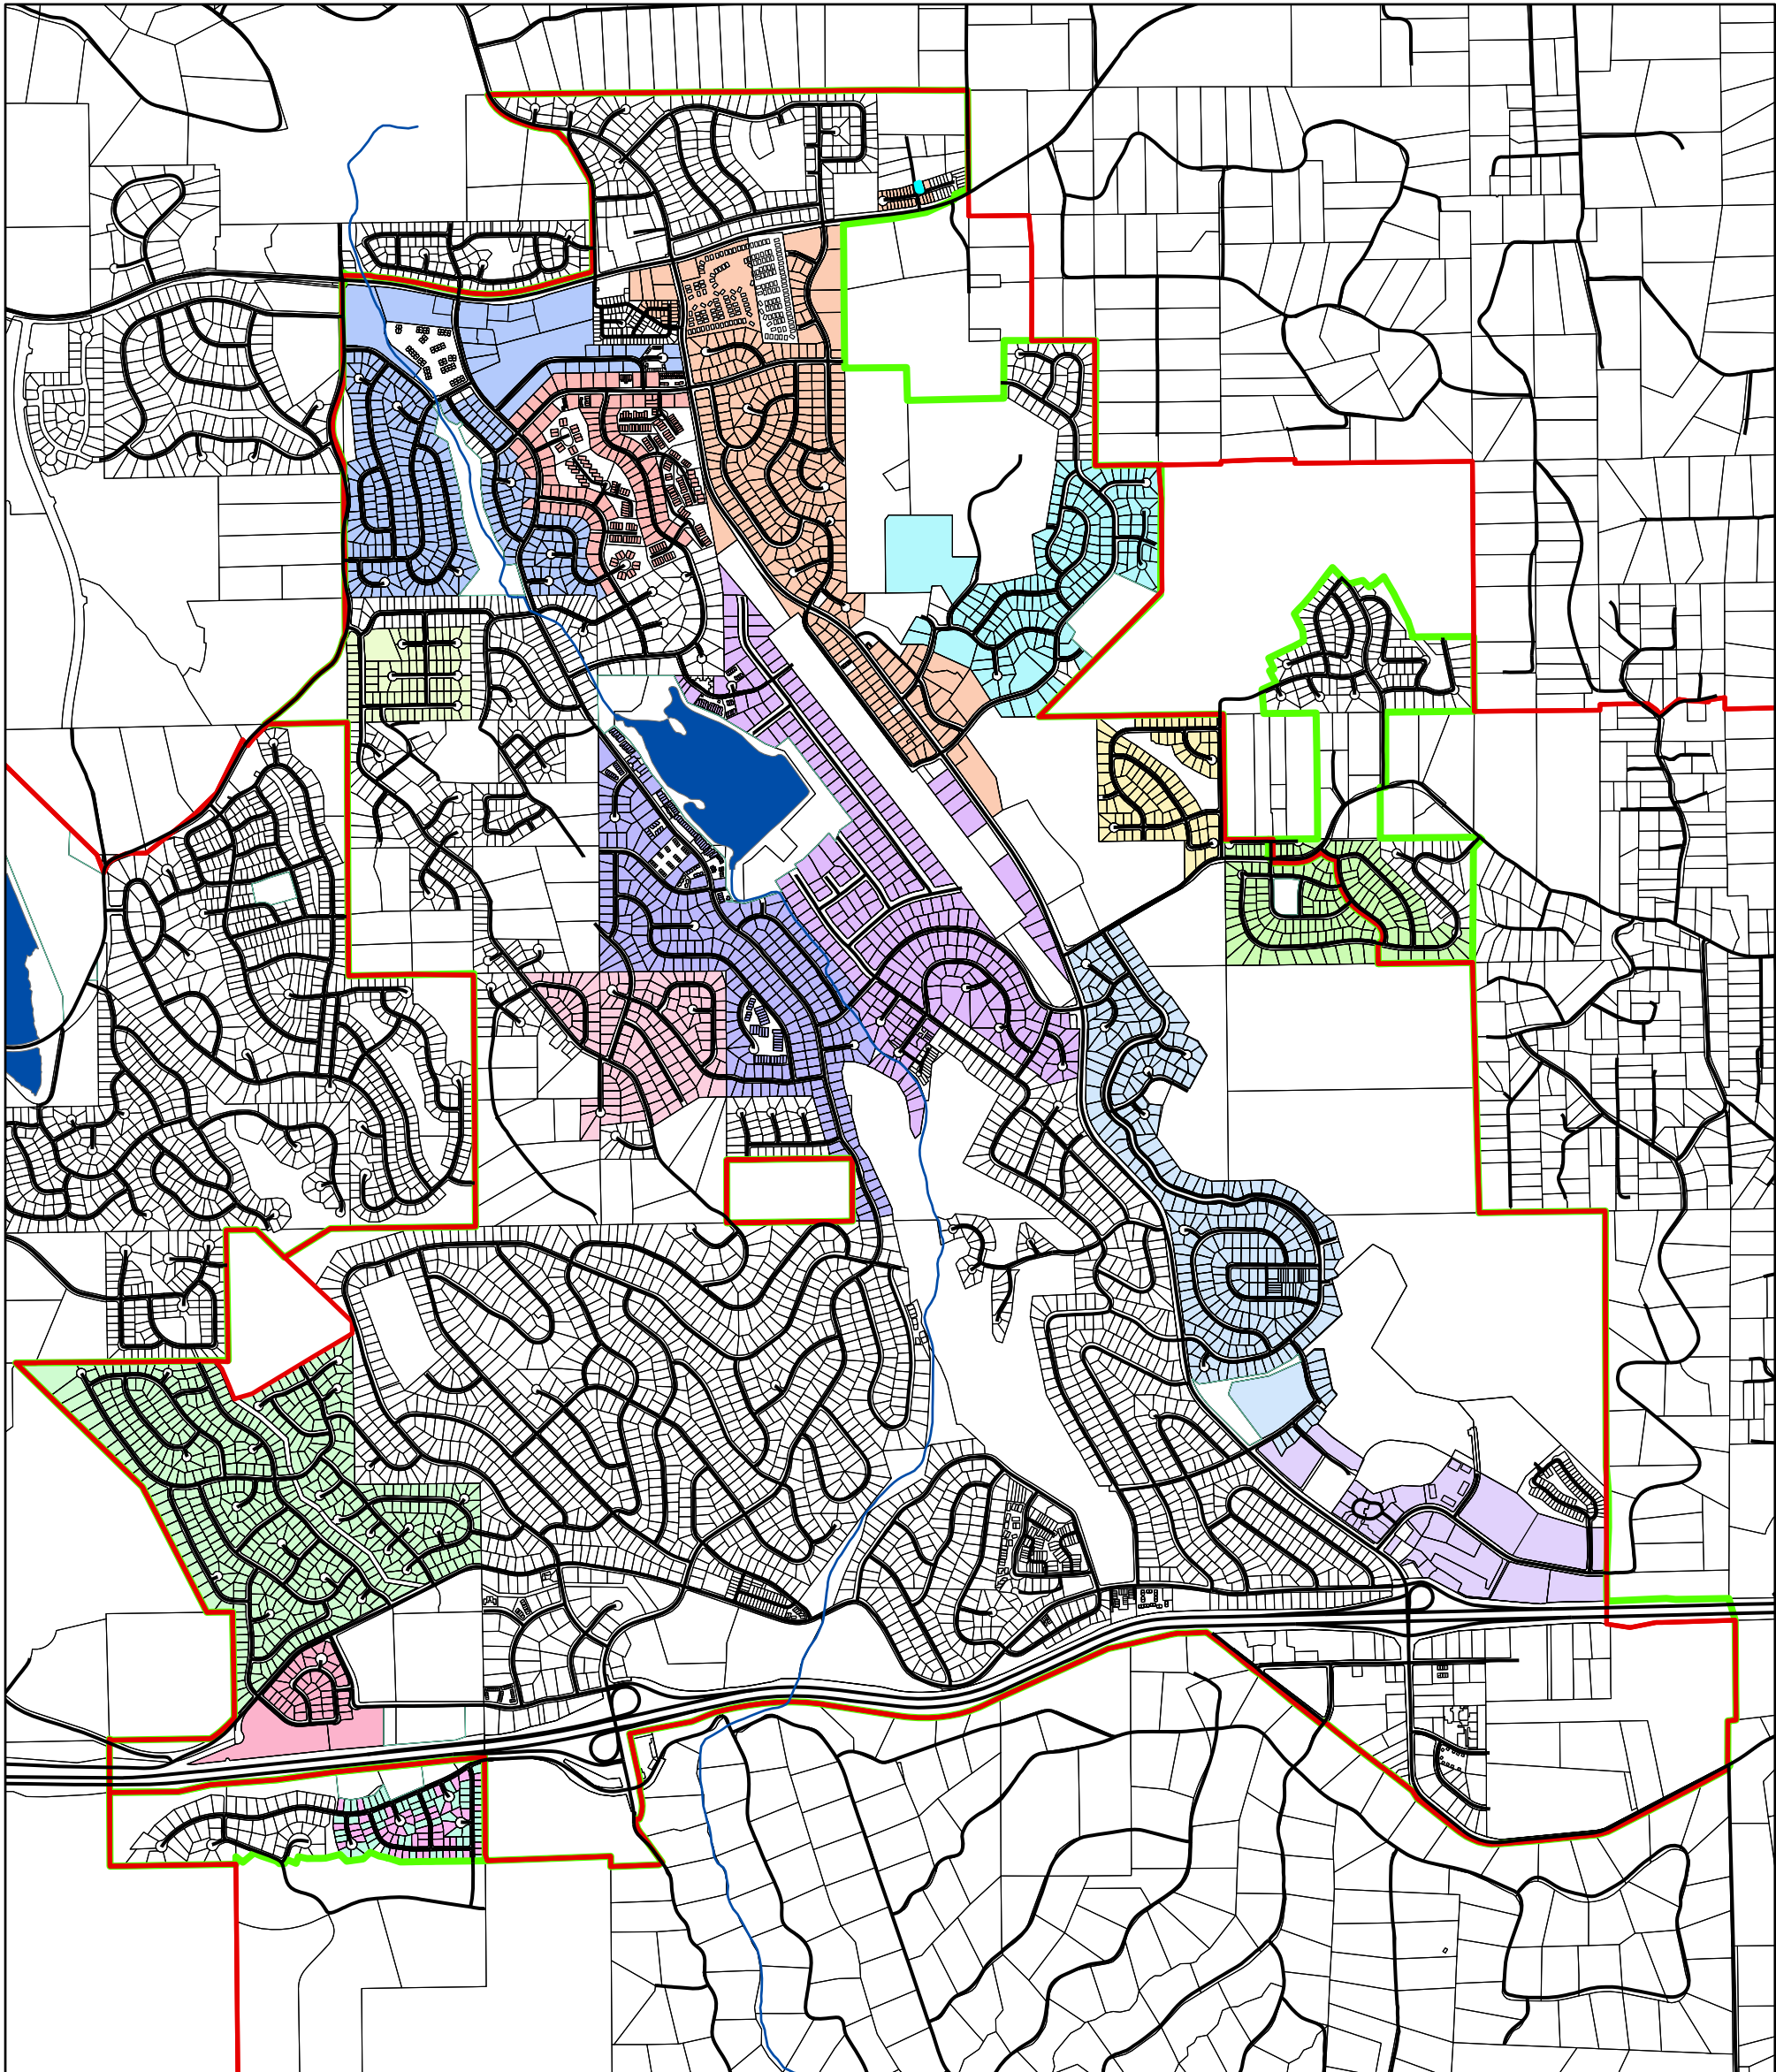

Cameron Park CSD Lighting District

Legend

-  Roads
-  Fire District
-  CSD Lines
-  Parks
-  Lakes

Lighting Districts

 <all other values>

TAX_CLASS	
	20337
	20330
	20331
	20332
	20333
	20334
	20335
	20336
	20337
	20338
	20339
	20340
	20341
	20342
	20343
	20344
	20345