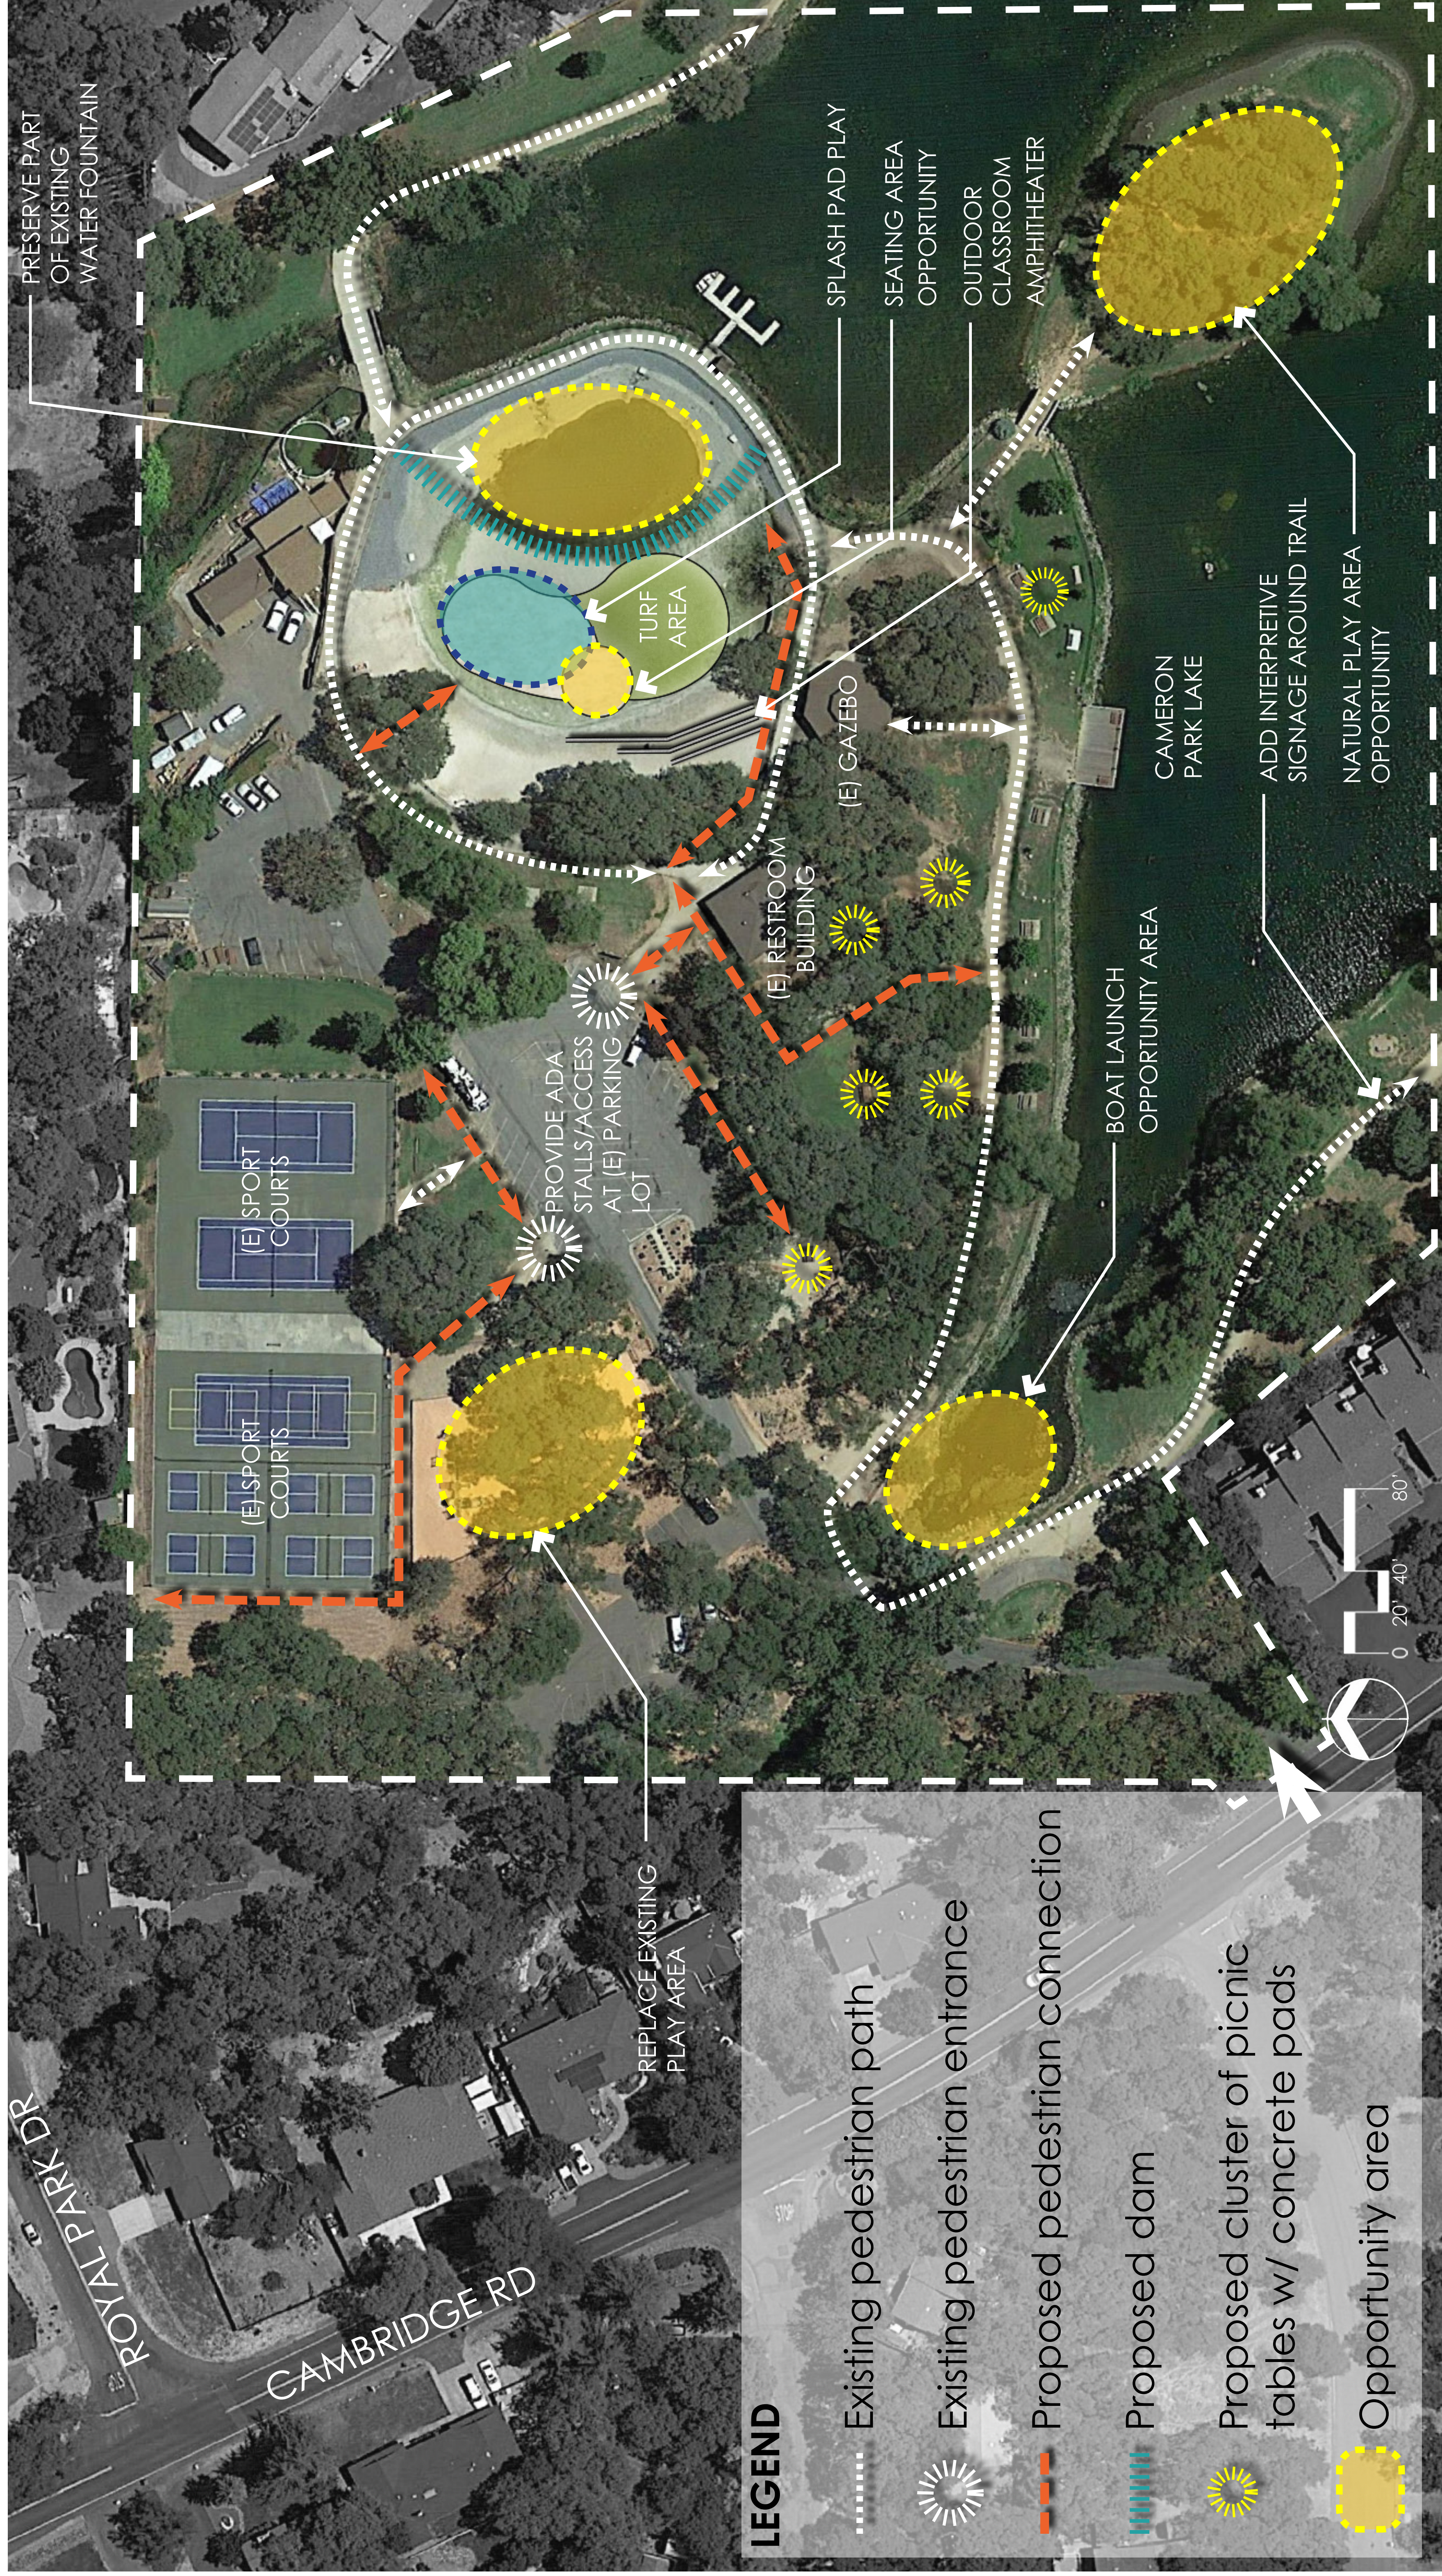

CAMERON PARK COMMUNITY SERVICES DISTRICT PARK IMPROVEMENT PLANS

SEPTEMBER 10, 2020

CAMERON PARK LAKE

COMMUNITY PARK | 56.5 ACRES

CONCEPT DESIGN

RASMUSSEN PARK

COMMUNITY PARK | 10.1 ACRES

CONCEPT DESIGN

CHRISTA MCAULIFFE PARK

COMMUNITY PARK | 7.1 ACRES

CONCEPT DESIGN

LEGEND

- Existing pedestrian path
- ➔ Existing vehicular entrance
- ☀ Existing pedestrian entrance

GATEWAY PARK

NEIGHBORHOOD PARK | 13.3 ACRES

CONCEPT DESIGN

DUNBAR PARK

NEIGHBORHOOD PARK | 0.9 ACRES

CONCEPT DESIGN

DAVID WEST PARK

NEIGHBORHOOD PARK | 6.2 ACRES

CONCEPT DESIGN

ROYAL OAKS

TRAIL/NATURE AREA | 10.4 ACRES

CONCEPT DESIGN