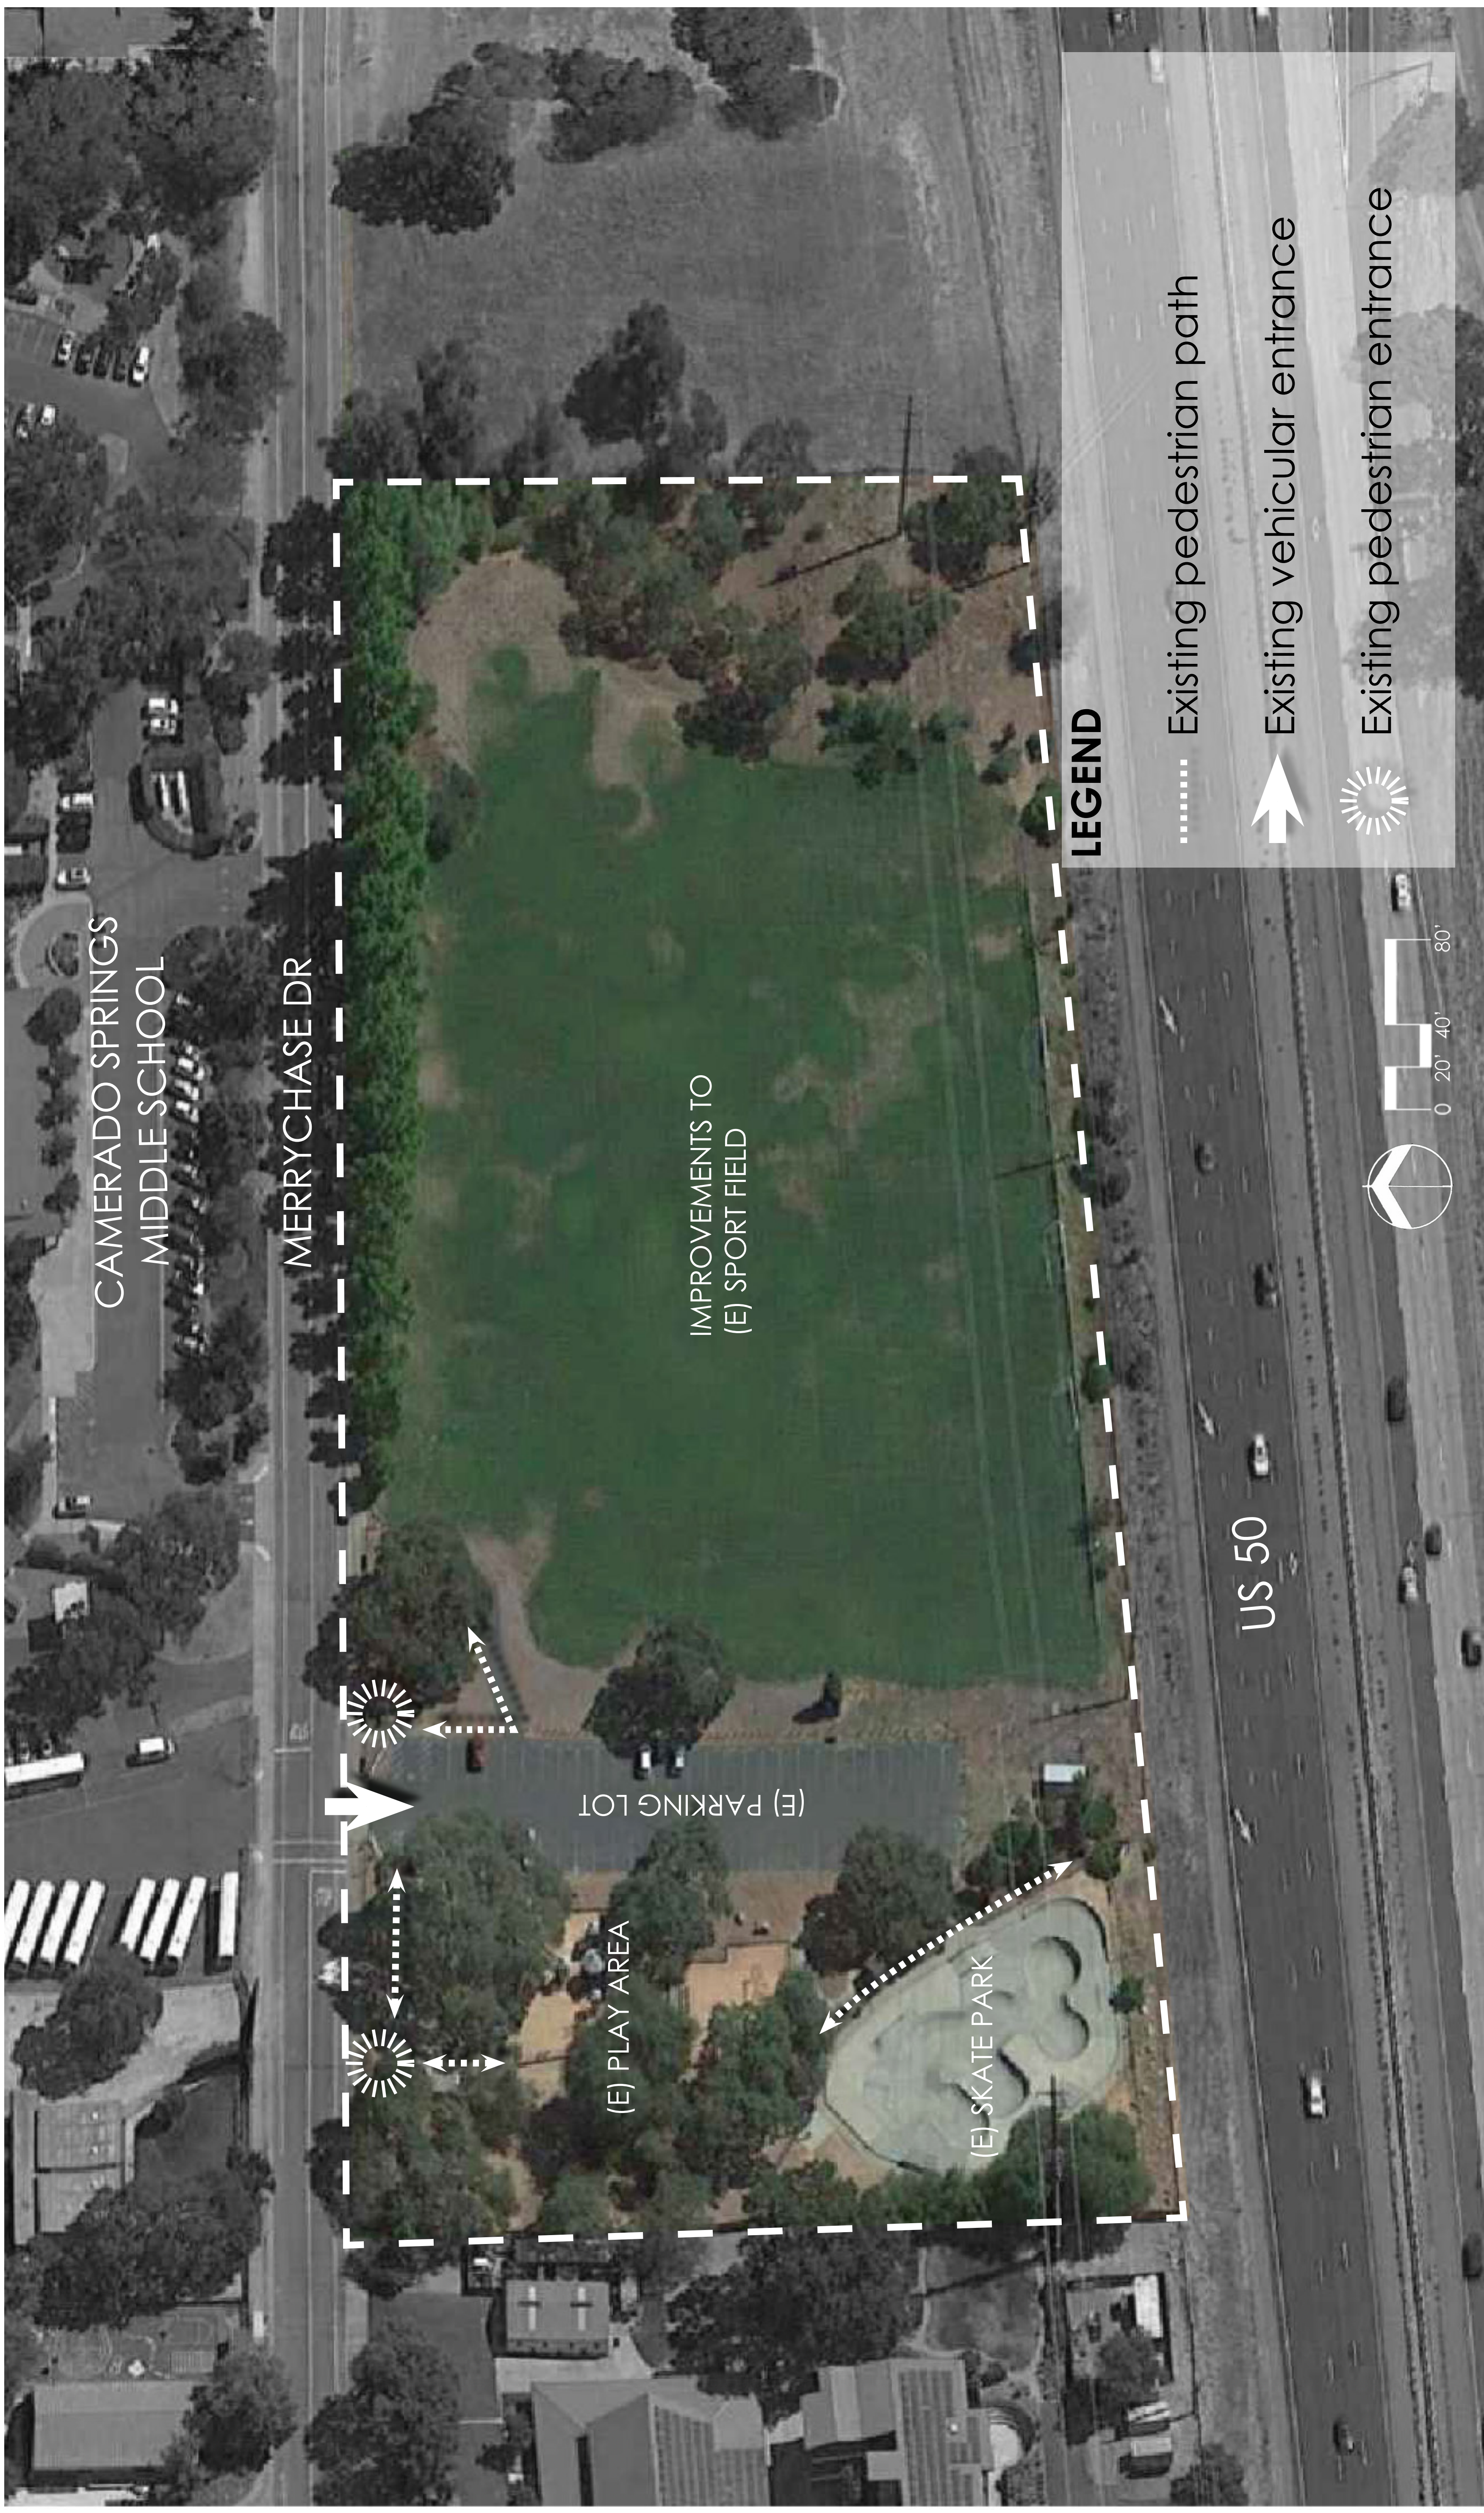

CAMERON PARK COMMUNITY SERVICES DISTRICT PARK IMPROVEMENT PLANS

SEPTEMBER 10, 2020

CAMERON PARK LAKE

COMMUNITY PARK | 56.5 ACRES

CONCEPT DESIGN

RASMUSSEN PARK

COMMUNITY PARK | 10.1 ACRES

CONCEPT DESIGN

CHRISTA MCAULIFFE PARK

COMMUNITY PARK | 7.1 ACRES

CONCEPT DESIGN

LEGEND

- Existing pedestrian path
- ➔ Existing vehicular entrance
- ☀ Existing pedestrian entrance

GATEWAY PARK

NEIGHBORHOOD PARK | 13.3 ACRES

CONCEPT DESIGN

DUNBAR PARK

NEIGHBORHOOD PARK | 0.9 ACRES

CONCEPT DESIGN

DAVID WEST PARK

NEIGHBORHOOD PARK | 6.2 ACRES

CONCEPT DESIGN

ROYAL OAKS

TRAIL/NATURE AREA | 10.4 ACRES

CONCEPT DESIGN