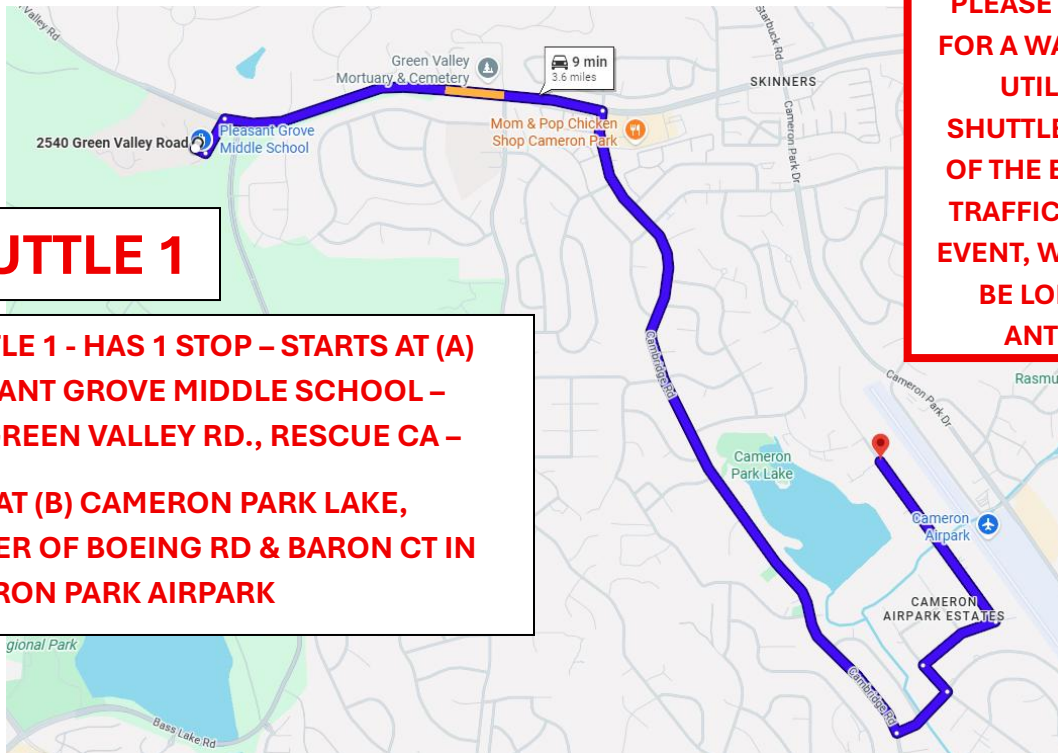

2026 Cameron Park Summer Spectacular SHUTTLE SCHEDULE AND RULES

Shuttles begin at each starting point @ 4:00 PM

- **SHUTTLE 1 - (1 stop)**

- @ Pleasant Grove Middle School – 2540 Green Valley Rd., Rescue, CA
- **ENDS** @ Cameron Park Lake, Corner of Boeing Rd & Baron Ct in Cameron Park Air Park

• **Runs continuously, last shuttle @ 9:00 pm**

- **SHUTTLE 2 - (2 stops)**

- @ Marshall Medical Cameron Park - 3581 Palmer Dr., Cameron Park,
- **STOPS** @ Cameron Park CSD Campus – 2502 Country Club Dr., Cameron Park,
- **ENDS** @ Cameron Park Lake, Corner of Boeing Rd & Baron Ct in Cameron Park Air Park

• **Runs continuously, last shuttle starts @ 8:45 pm at Marshall Medical Center**

- **DROP OFF RETURNS BEGIN AT 10:00 PM FROM BARON CT/BOEING RD**

- **Shuttle 1** starts at Cameron Park Lake, and drops off at Pleasant Grove Middle School
- **Shuttle 2** starts at Cameron Park Lake, and stops at Marshall Medical Cameron Park and Cameron Park CSD

MAPS:

PLEASE BE PREPARED FOR A WAIT TIME WHEN UTILIZING THE SHUTTLES AT THE END OF THE EVENT. DUE TO TRAFFIC LEAVING THE EVENT, WAIT TIMES MAY BE LONGER THAN ANTICIPATED.

SHUTTLE 1

SHUTTLE 1 - HAS 1 STOP – STARTS AT (A) PLEASANT GROVE MIDDLE SCHOOL – 2540 GREEN VALLEY RD., RESCUE CA – ENDS AT (B) CAMERON PARK LAKE, CORNER OF BOEING RD & BARON CT IN CAMERON PARK AIRPARK