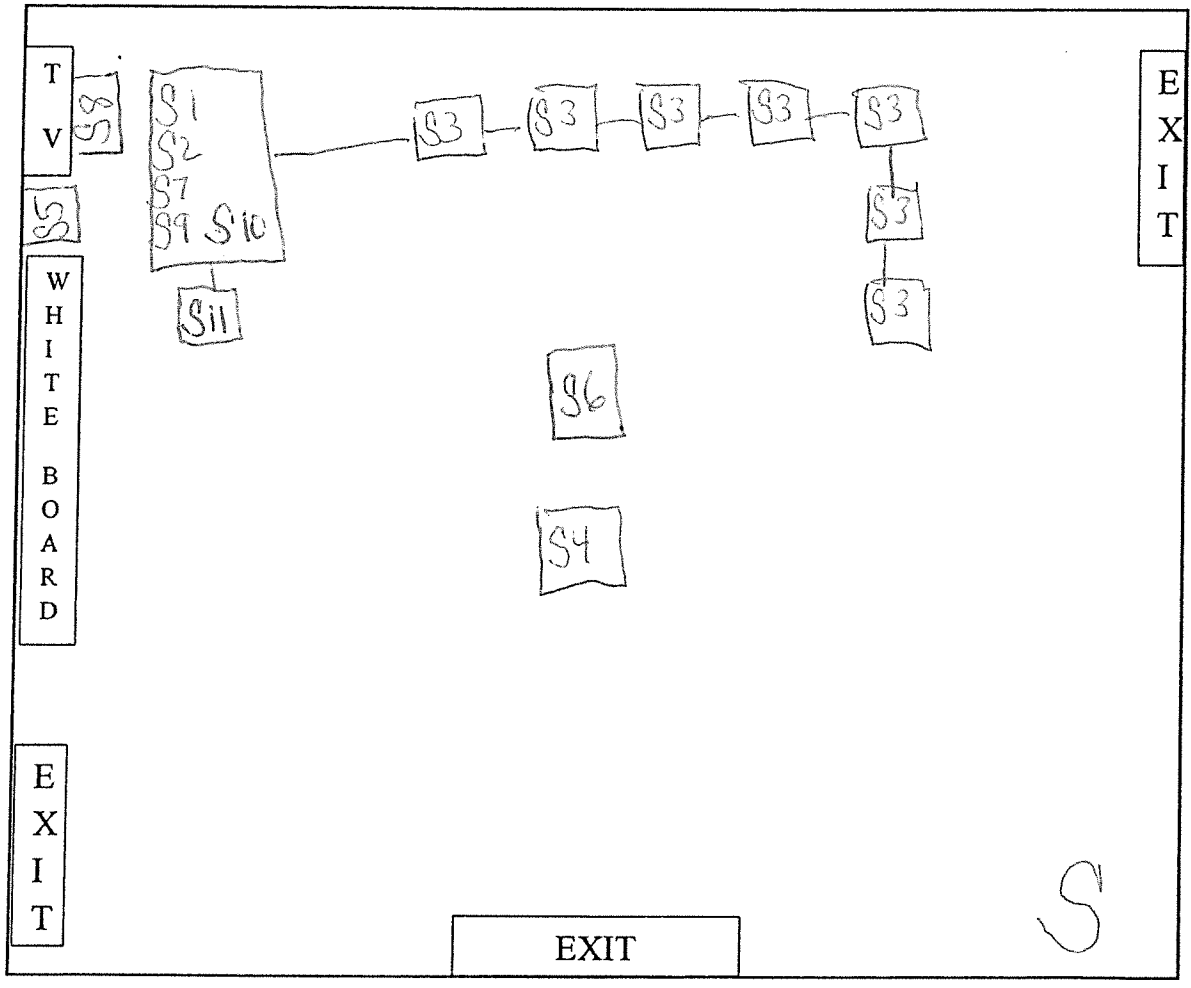

Cameron Park CSD Room/Social Room Diagram

Standing Space: 157 ppl
Chairs Only: 112 ppl
Tables & Chairs: 53 ppl

Cameron Park CSD Room/Social Room Diagram

Standing Space: 157 ppl
Chairs Only: 112 ppl
Tables & Chairs: 53 ppl

Standing Space: 752 ppl
Chairs Only: 537 ppl
Tables & Chairs: 251 ppl

Cameron Park CSD Room/Assembly Hall Diagram

Standing Space: 752 ppl
Chairs Only: 537 ppl
Tables & Chairs: 251 ppl

Cameron Park CSD Room/Assembly Hall Diagram